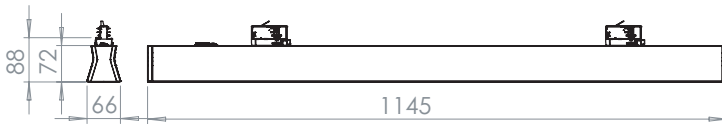

RUNWAY LINE MP

PRO (ON/OFF)
DALI (Dimmable)

HE 3000lm

HIGH EFFICIENCY
Office applications

HO 5000lm

HIGH OUTPUT
Retail applications

Description	Optic	CCT (K)	CRI	Load	Lumen	Lm/W	○ White ● Black			
							LIGHTSOURCE	LUMINAIRE (SYSTEM)	ART. No.	
RUNWAY LINE PRO (ON/OFF)										
RUNWAY L4 PRO 3000 930 MP	MicroPrism	3000K	92	26W	2675	103	325120	325130		
RUNWAY L4 PRO 3000 940 MP	MicroPrism	4000K	92	26W	2814	108	325122	325132		
RUNWAY L4 PRO 5000 930 MP	MicroPrism	3000K	92	49W	4499	92	325220	325230		
RUNWAY L4 PRO 5000 940 MP	MicroPrism	4000K	92	49W	4756	98	325222	325232		
RUNWAY LINE DALI (Dimmable)										
RUNWAY L4 DALI 3000 930 MP	MicroPrism	3000K	92	26W	2675	103	325520	325530		
RUNWAY L4 DALI 3000 930 MP	MicroPrism	4000K	92	26W	2814	108	325522	325532		
RUNWAY L4 DALI 3000 TW MP	MicroPrism	927-965	92	28W	2481-2675	89-96	325524	325534		
RUNWAY L4 DALI 5000 930 MP	MicroPrism	3000K	92	49W	4499	94	325620	325630		
RUNWAY L4 DALI 5000 930 MP	MicroPrism	4000K	92	49W	4756	99	325622	325632		

MP MicroPrism